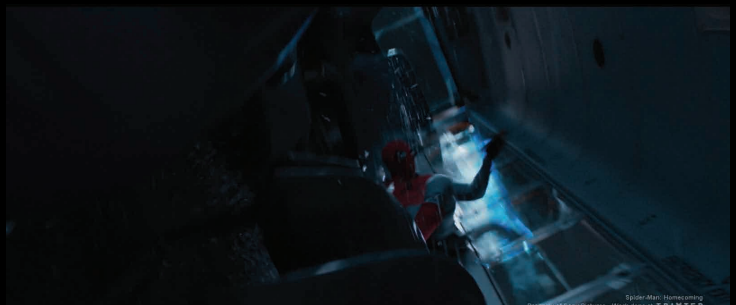

Spider-Man: Homecoming

- Blue screen extraction
- All work done in Nuke