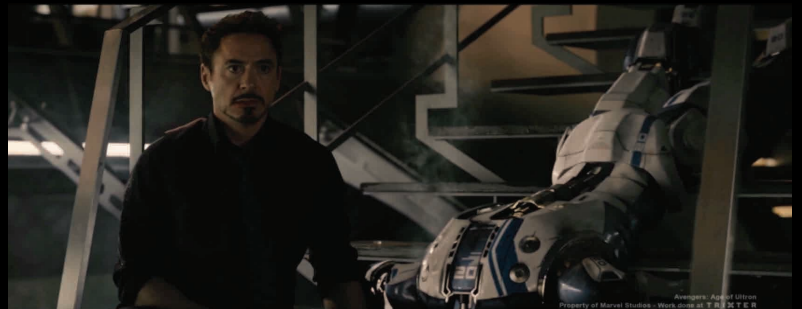

Compositing Reel Breakdown

Guardians of the Galaxy, Vol. 2

- Blue screen extraction
- All work done in Nuke

Guardians of the Galaxy, Vol. 2

- Blue screen extraction
- Makeup clean up
- Head reshaped and smoothed
- Geo tracking of eyes to replace irises and get correct reflections
- All work done in Nuke

Avengers: Age of Ultron

- Integration of CG legionnaire, smoke and sparks into plate
- Green screen extraction and roto
- All work done in Nuke

Captain Marvel

- Blue screen extraction
- CG tesseract integration
- All work done in Nuke